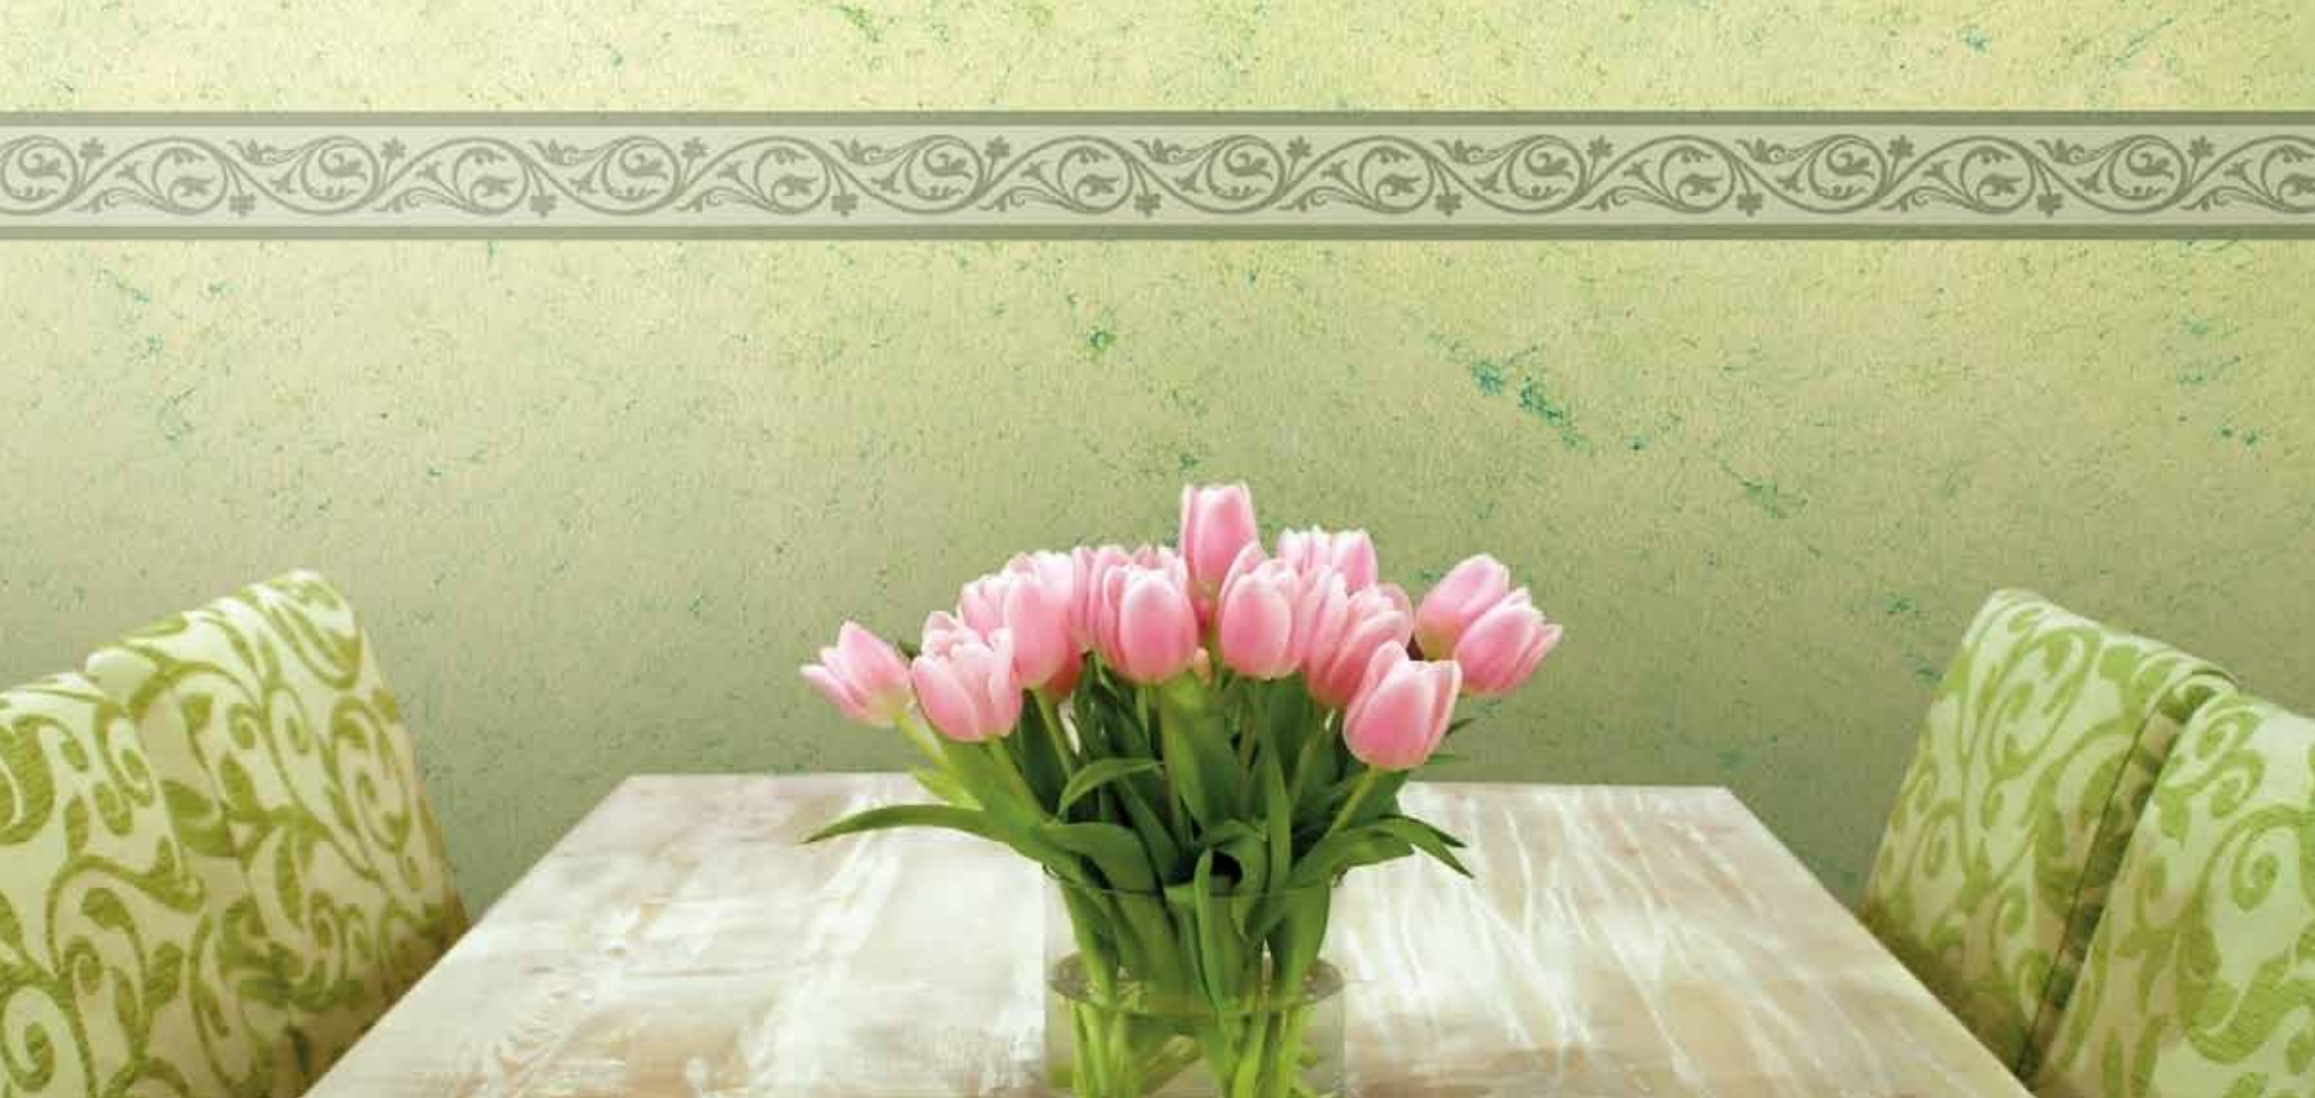

Atmosphere 603 Verde

Atmosphere

Atmosphere 605 Azul